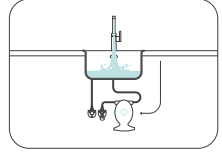

Installations

Simple **assembly** by a professional

AcquaPhi Big