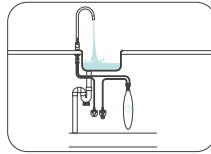

Installations

Simple **assembly** by a professional

AcquaPhi Big